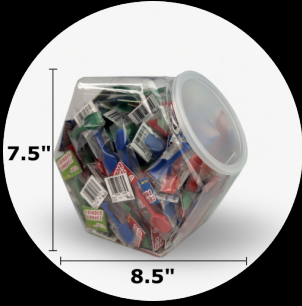

# GRINDER SHOVEL by KILT Co.

- **High-Margin Impulse** — \$1.00 - \$2.00 MSRP with excellent profit and fast turnover.
- **Easy Upsell** — Turns every sale into an instant add-on.
- **Zero Waste** — Collects every bit of kief and ground herb from any grinder.
- **Mess-Free** — Clean fingers; scoops, scrapes, and packs cleanly.

Large Display

Small Display