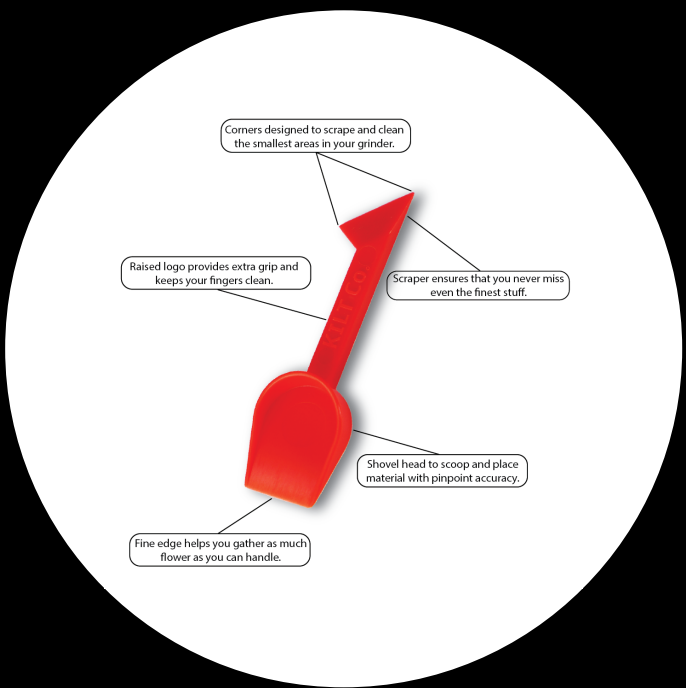

# GRINDER SHOVEL by KILT Co.

- **High-Margin Impulse** — \$1.00 - \$2.00 MSRP with excellent profit and fast turnover.
- **Easy Upsell** — Turns every sale into an instant add-on.
- **Zero Waste** — Collects every bit of kief and ground herb from any grinder.
- **Mess-Free** — Clean fingers; scoops, scrapes, and packs cleanly.

Large Display

Small Display